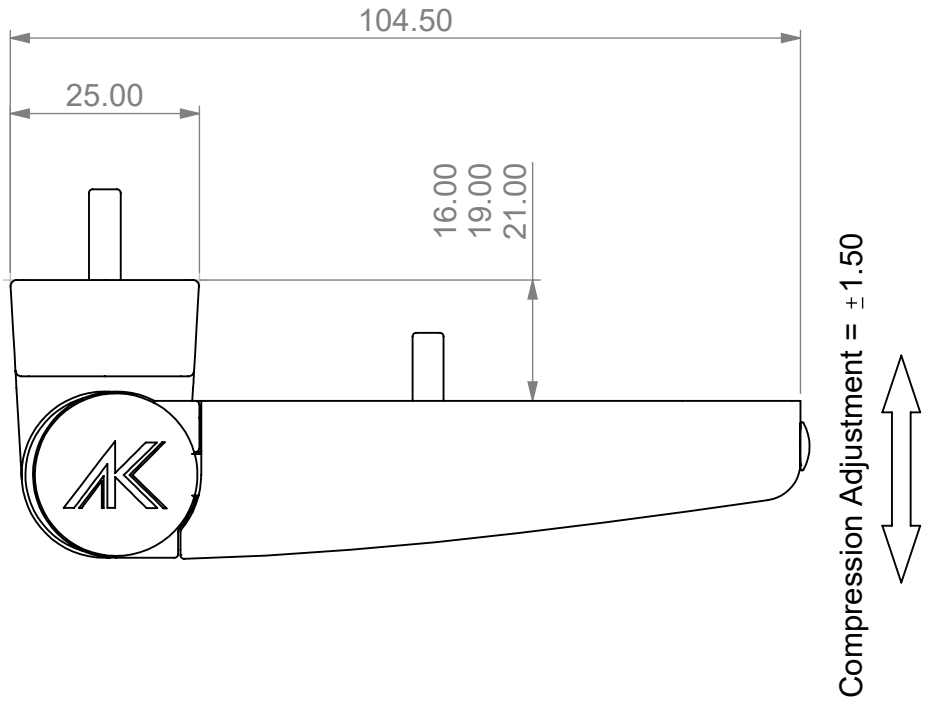

# FLAG HINGE

Horizontal Adjustment =  $\pm 5.00$

Vertical Adjustment =  $\pm 4.00$