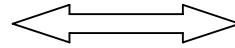

# FLAG HINGE

Horizontal Adjustment =  $\pm 5.00$

Vertical Adjustment =  $\pm 4.00$