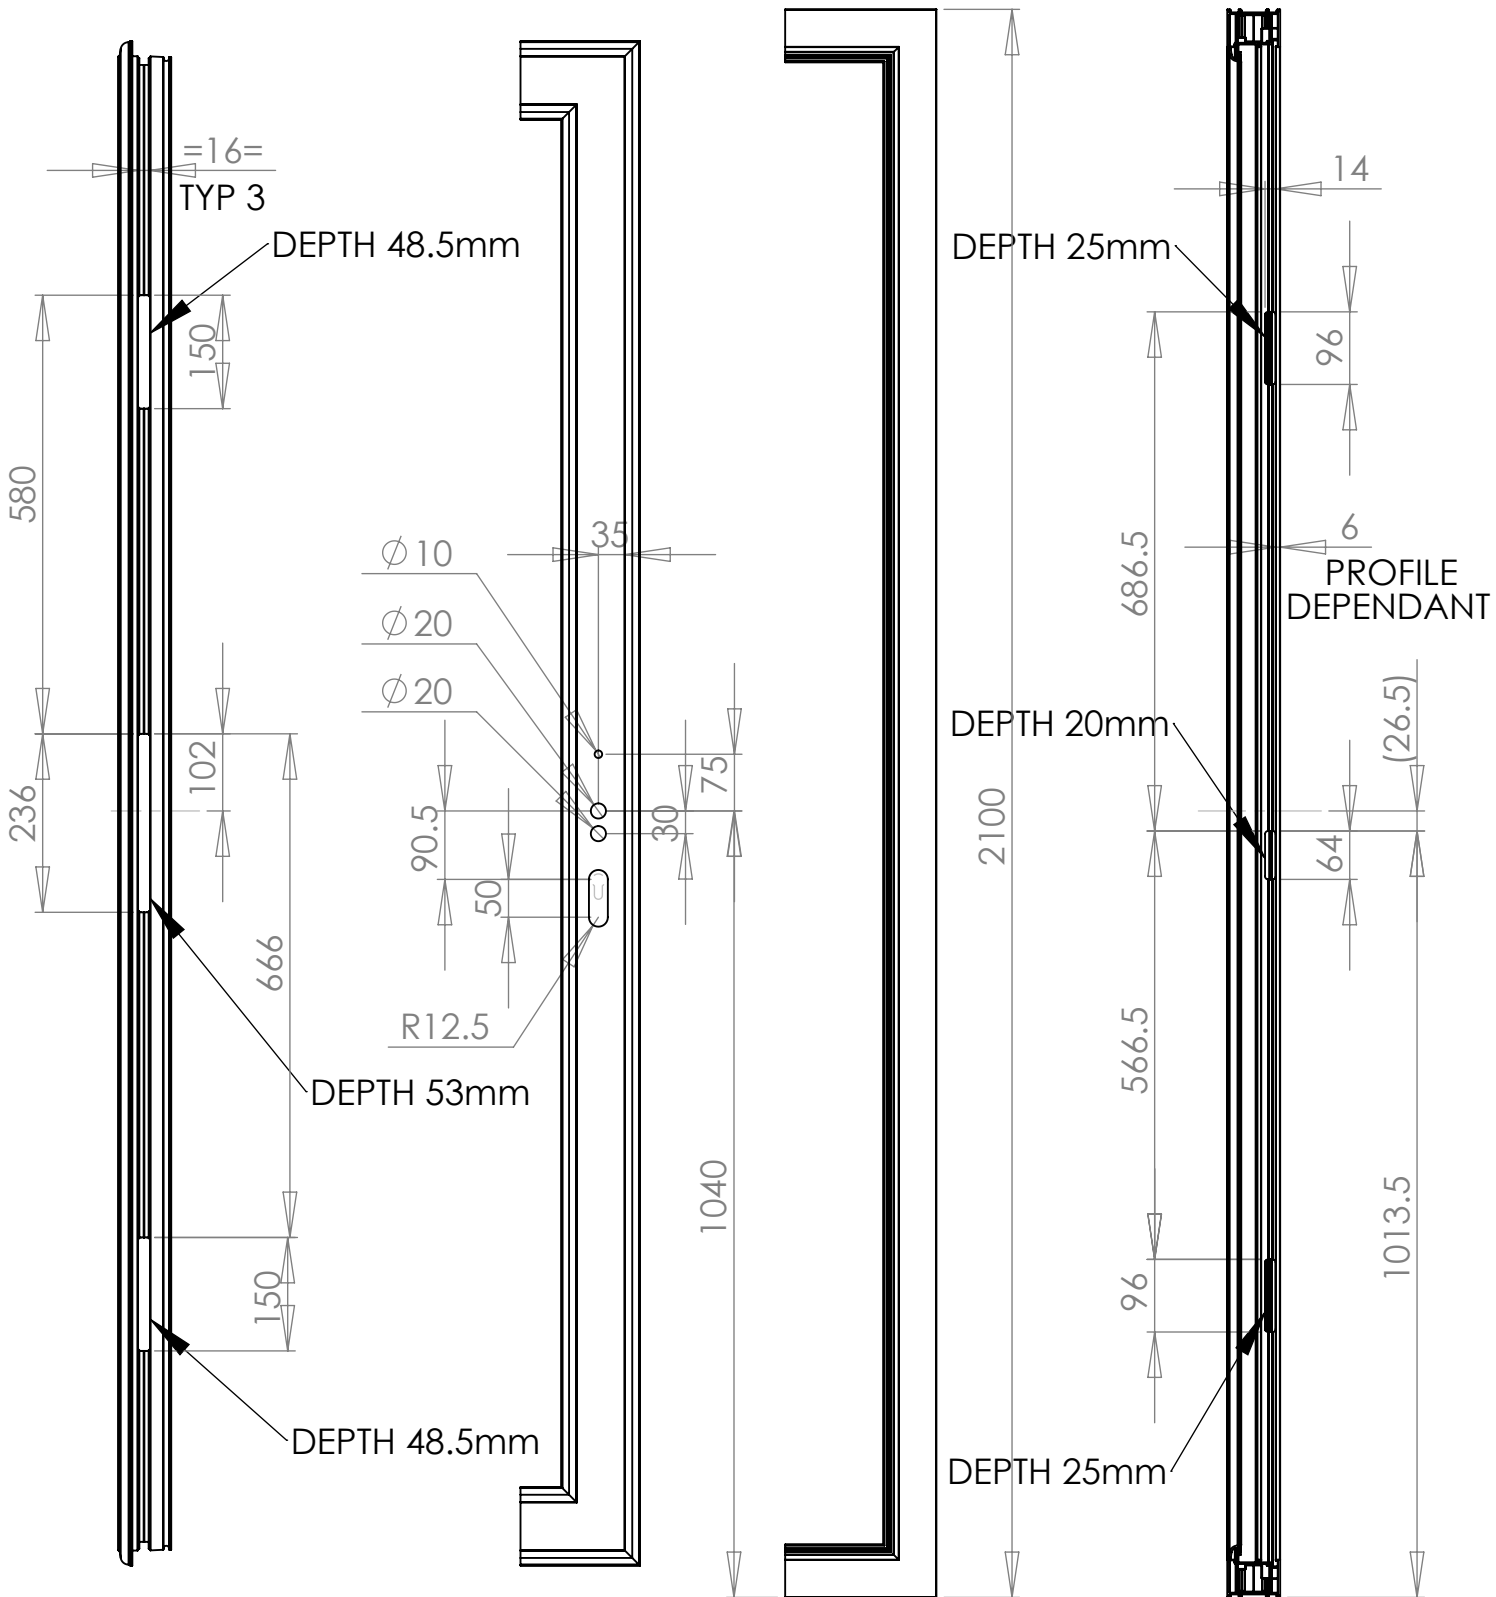

DOOR SASH

DOOR FRAME

$\varnothing 8$ ROUTING CUTTER

ROUTING TO SUIT EXDL33 - LEVER/PAD
WITH CYLINDER GUARD EXDLCG2 (5mm)