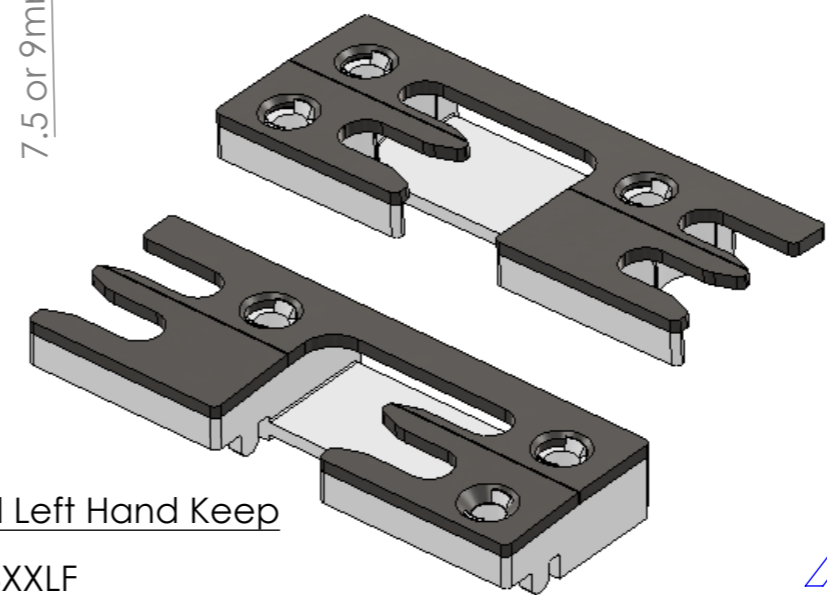

ID Sheet - Kenrick Interceptor

Interceptor Range

Available in 20mm or 22mm Backset and 7.5, 9mm & 11.5mm Cam

| Part No | Description |
|------------|--|
| INT280229 | Interceptor 280mm / 22mm B/Set, 9mm Cam |
| INT400229 | Interceptor 400mm / 22mm B/Set, 9mm Cam |
| INT600229 | Interceptor 600mm / 22mm B/Set, 9mm Cam |
| INT800229 | Interceptor 800mm / 22mm B/Set, 9mm Cam |
| INT1000229 | Interceptor 1000mm / 22mm B/Set, 9mm Cam |
| INT1200229 | Interceptor 1200mm / 22mm B/Set, 9mm Cam |
| INT1400229 | Interceptor 1400mm / 22mm B/Set, 9mm Cam |
| INT280209 | Interceptor 280mm / 20mm B/Set, 9mm Cam |
| INT400209 | Interceptor 400mm / 20mm B/Set, 9mm Cam |
| INT600209 | Interceptor 600mm / 20mm B/Set, 9mm Cam |
| INT800209 | Interceptor 800mm / 20 B/Set, 9mm Cam |
| INT1000209 | Interceptor 1000mm / 20mm B/Set, 9mm Cam |
| INT1200209 | Interceptor 1200mm / 20mm B/Set, 9mm Cam |
| INT1400209 | Interceptor 1400mm / 20mm B/Set, 9mm Cam |
| INT280227 | Interceptor 280mm / 22mm B/Set, 7.5mm Cam |
| INT400227 | Interceptor 400mm / 22mm B/Set, 7.5mm Cam |
| INT600227 | Interceptor 600mm / 22mm B/Set, 7.5mm Cam |
| INT800227 | Interceptor 800mm / 22mm B/Set, 7.5mm Cam |
| INT1000227 | Interceptor 1000mm / 22mm B/Set, 7.5mm Cam |
| INT1200227 | Interceptor 1200mm / 22mm B/Set, 7.5mm Cam |
| INT1400227 | Interceptor 1400mm / 22mm B/Set, 7.5mm Cam |
| INT280207 | Interceptor 280mm / 20mm B/Set, 7.5mm Cam |
| INT400207 | Interceptor 400mm / 20mm B/Set, 7.5mm Cam |
| INT600207 | Interceptor 600mm / 20mm B/Set, 7.5mm Cam |
| INT800207 | Interceptor 800mm / 20mm B/Set, 7.5mm Cam |
| INT1000207 | Interceptor 1000mm / 20mm B/Set, 7.5mm Cam |
| INT1200207 | Interceptor 1200mm / 20mm B/Set, 7.5mm Cam |
| INT1400207 | Interceptor 1400mm / 20mm B/Set, 7.5mm Cam |

Typical Right Hand Keep

RLCO6XXRF

Typical Left Hand Keep

RLCO6XXLF