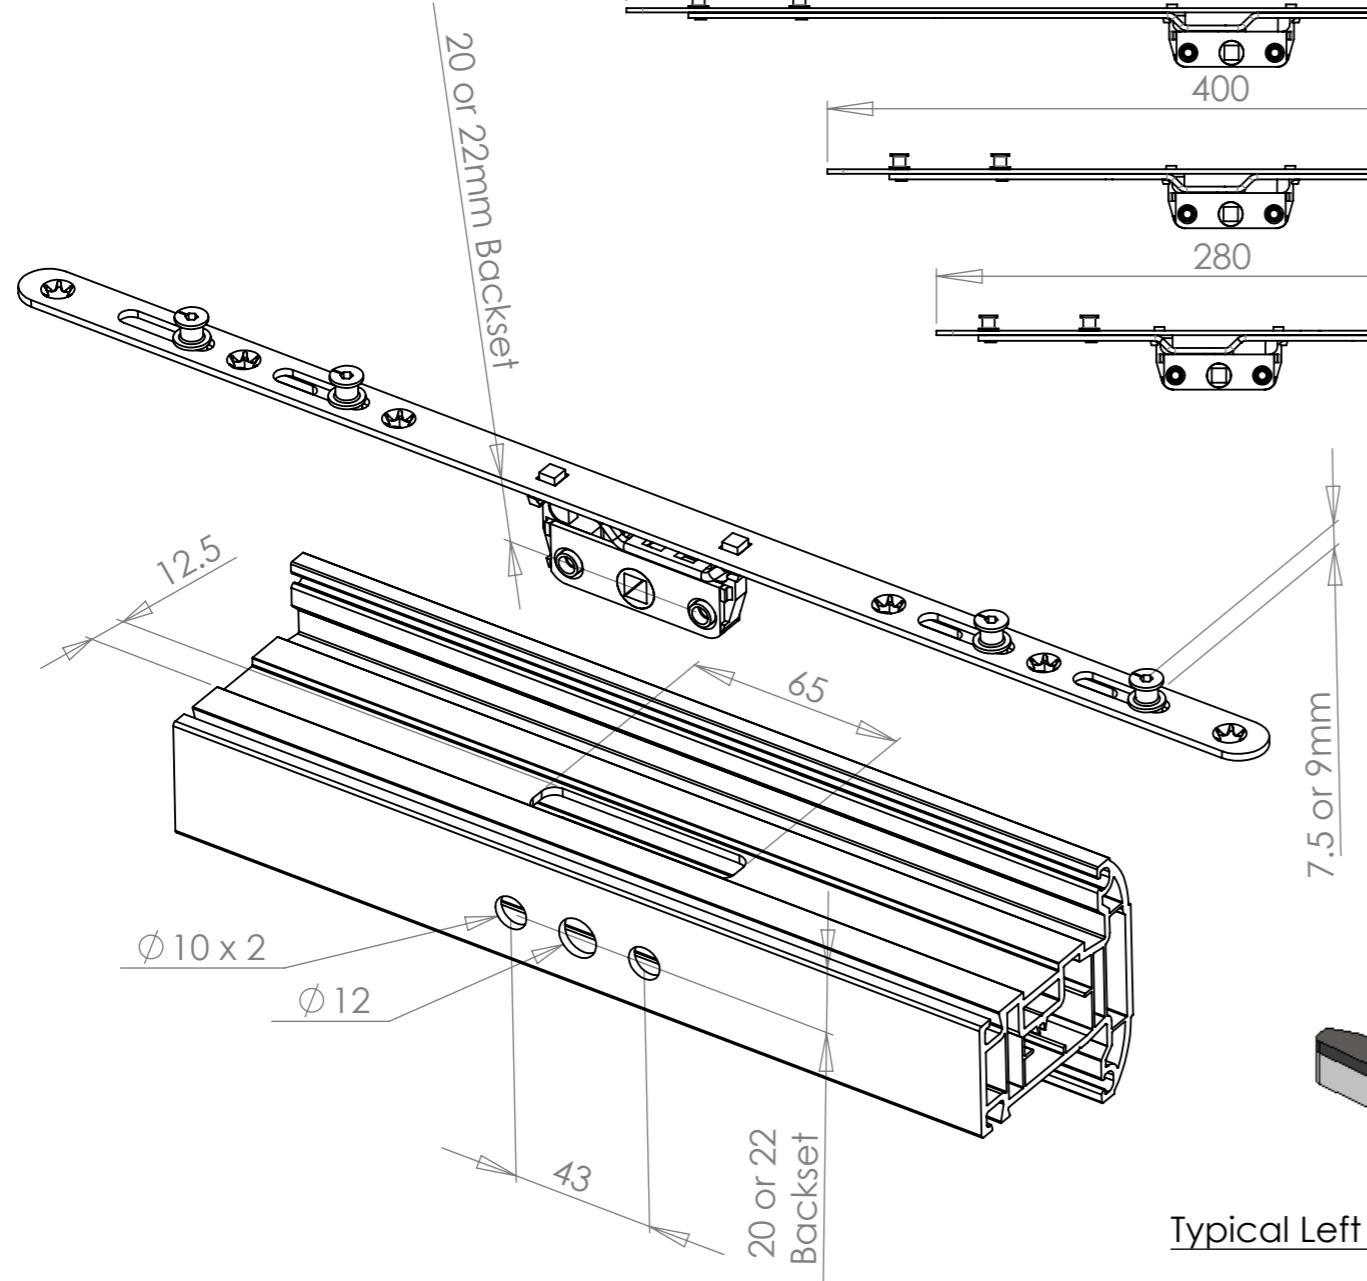

ID Sheet - Kenrick Interceptor

Interceptor Range

Available in 20mm or 22mm Backset and 7.5, 9mm & 11.5mm Cam

| Part No | Description |
|------------|--|
| INT280229 | Interceptor 280mm / 22mm B/Set, 9mm Cam |
| INT400229 | Interceptor 400mm / 22mm B/Set, 9mm Cam |
| INT600229 | Interceptor 600mm / 22mm B/Set, 9mm Cam |
| INT800229 | Interceptor 800mm / 22mm B/Set, 9mm Cam |
| INT1000229 | Interceptor 1000mm / 22mm B/Set, 9mm Cam |
| INT1200229 | Interceptor 1200mm / 22mm B/Set, 9mm Cam |
| INT1400229 | Interceptor 1400mm / 22mm B/Set, 9mm Cam |
| INT280209 | Interceptor 280mm / 20mm B/Set, 9mm Cam |
| INT400209 | Interceptor 400mm / 20mm B/Set, 9mm Cam |
| INT600209 | Interceptor 600mm / 20mm B/Set, 9mm Cam |
| INT800209 | Interceptor 800mm / 20 B/Set, 9mm Cam |
| INT1000209 | Interceptor 1000mm / 20mm B/Set, 9mm Cam |
| INT1200209 | Interceptor 1200mm / 20mm B/Set, 9mm Cam |
| INT1400209 | Interceptor 1400mm / 20mm B/Set, 9mm Cam |
| INT280227 | Interceptor 280mm / 22mm B/Set, 7.5mm Cam |
| INT400227 | Interceptor 400mm / 22mm B/Set, 7.5mm Cam |
| INT600227 | Interceptor 600mm / 22mm B/Set, 7.5mm Cam |
| INT800227 | Interceptor 800mm / 22mm B/Set, 7.5mm Cam |
| INT1000227 | Interceptor 1000mm / 22mm B/Set, 7.5mm Cam |
| INT1200227 | Interceptor 1200mm / 22mm B/Set, 7.5mm Cam |
| INT1400227 | Interceptor 1400mm / 22mm B/Set, 7.5mm Cam |
| INT280207 | Interceptor 280mm / 20mm B/Set, 7.5mm Cam |
| INT400207 | Interceptor 400mm / 20mm B/Set, 7.5mm Cam |
| INT600207 | Interceptor 600mm / 20mm B/Set, 7.5mm Cam |
| INT800207 | Interceptor 800mm / 20mm B/Set, 7.5mm Cam |
| INT1000207 | Interceptor 1000mm / 20mm B/Set, 7.5mm Cam |
| INT1200207 | Interceptor 1200mm / 20mm B/Set, 7.5mm Cam |
| INT1400207 | Interceptor 1400mm / 20mm B/Set, 7.5mm Cam |

Typical Right Hand Keep

RLCO6XXRF

Typical Left Hand Keep

RLCO6XXLF