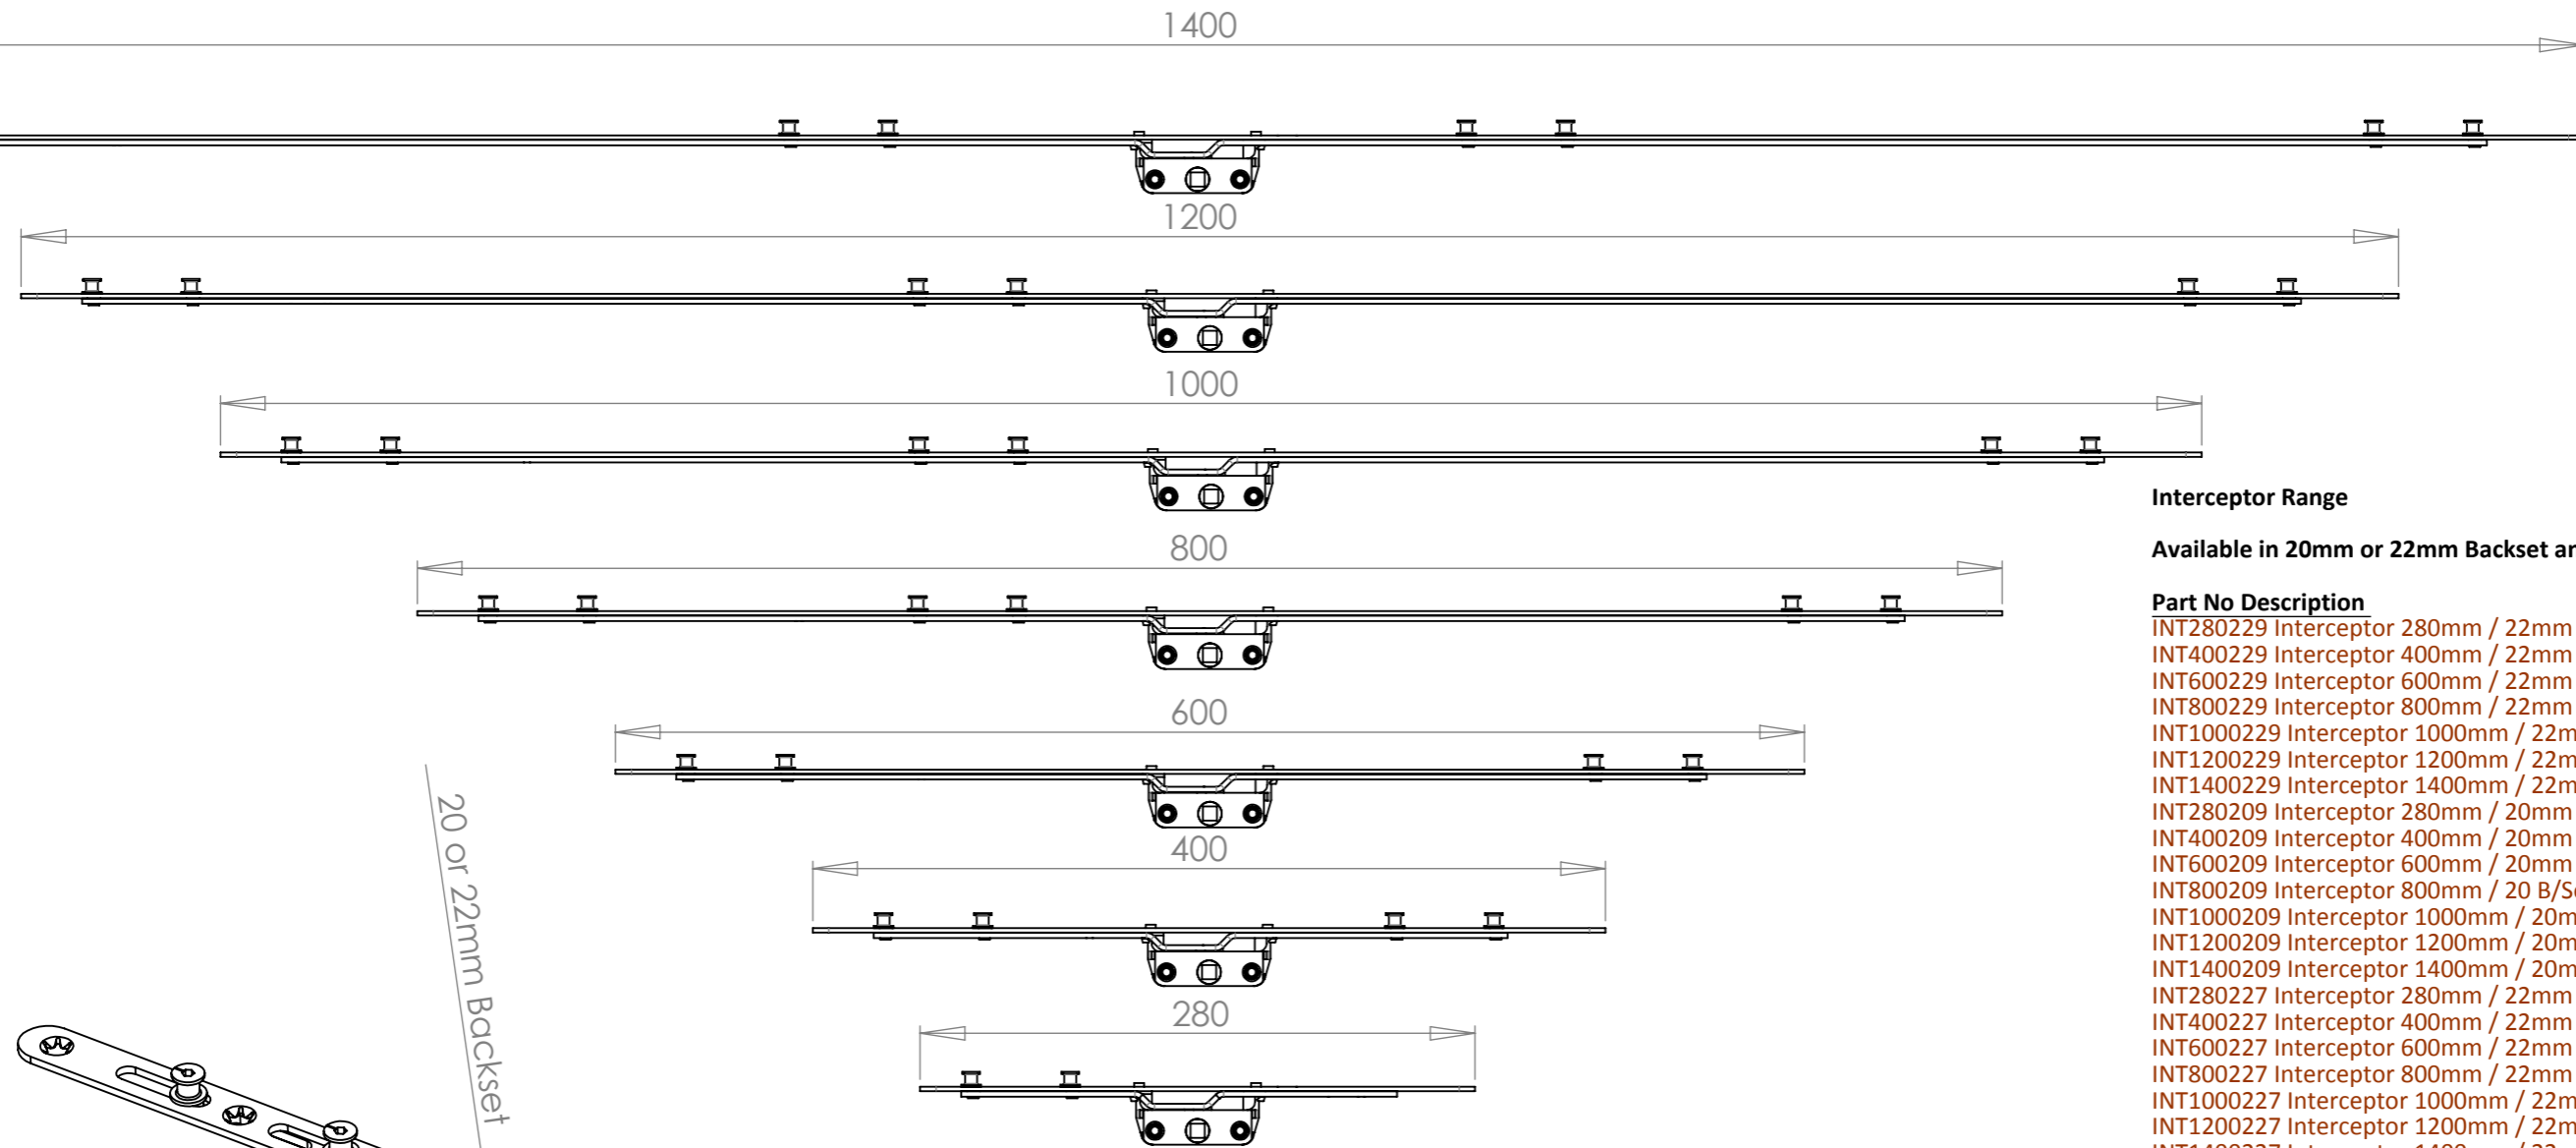

ID Sheet - Kenrick Interceptor

Interceptor Range

Available in 20mm or 22mm Backset and 7.5, 9mm & 11.5mm Cam

| Part No | Description |
|------------|--|
| INT280229 | Interceptor 280mm / 22mm B/Set, 9mm Cam |
| INT400229 | Interceptor 400mm / 22mm B/Set, 9mm Cam |
| INT600229 | Interceptor 600mm / 22mm B/Set, 9mm Cam |
| INT800229 | Interceptor 800mm / 22mm B/Set, 9mm Cam |
| INT1000229 | Interceptor 1000mm / 22mm B/Set, 9mm Cam |
| INT1200229 | Interceptor 1200mm / 22mm B/Set, 9mm Cam |
| INT1400229 | Interceptor 1400mm / 22mm B/Set, 9mm Cam |
| INT280209 | Interceptor 280mm / 20mm B/Set, 9mm Cam |
| INT400209 | Interceptor 400mm / 20mm B/Set, 9mm Cam |
| INT600209 | Interceptor 600mm / 20mm B/Set, 9mm Cam |
| INT800209 | Interceptor 800mm / 20 B/Set, 9mm Cam |
| INT1000209 | Interceptor 1000mm / 20mm B/Set, 9mm Cam |
| INT1200209 | Interceptor 1200mm / 20mm B/Set, 9mm Cam |
| INT1400209 | Interceptor 1400mm / 20mm B/Set, 9mm Cam |
| INT280227 | Interceptor 280mm / 22mm B/Set, 7.5mm Cam |
| INT400227 | Interceptor 400mm / 22mm B/Set, 7.5mm Cam |
| INT600227 | Interceptor 600mm / 22mm B/Set, 7.5mm Cam |
| INT800227 | Interceptor 800mm / 22mm B/Set, 7.5mm Cam |
| INT1000227 | Interceptor 1000mm / 22mm B/Set, 7.5mm Cam |
| INT1200227 | Interceptor 1200mm / 22mm B/Set, 7.5mm Cam |
| INT1400227 | Interceptor 1400mm / 22mm B/Set, 7.5mm Cam |
| INT280207 | Interceptor 280mm / 20mm B/Set, 7.5mm Cam |
| INT400207 | Interceptor 400mm / 20mm B/Set, 7.5mm Cam |
| INT600207 | Interceptor 600mm / 20mm B/Set, 7.5mm Cam |
| INT800207 | Interceptor 800mm / 20mm B/Set, 7.5mm Cam |
| INT1000207 | Interceptor 1000mm / 20mm B/Set, 7.5mm Cam |
| INT1200207 | Interceptor 1200mm / 20mm B/Set, 7.5mm Cam |
| INT1400207 | Interceptor 1400mm / 20mm B/Set, 7.5mm Cam |

Typical Right Hand Keep

RLCO6XXRF

Typical Left Hand Keep

RLCO6XXLF