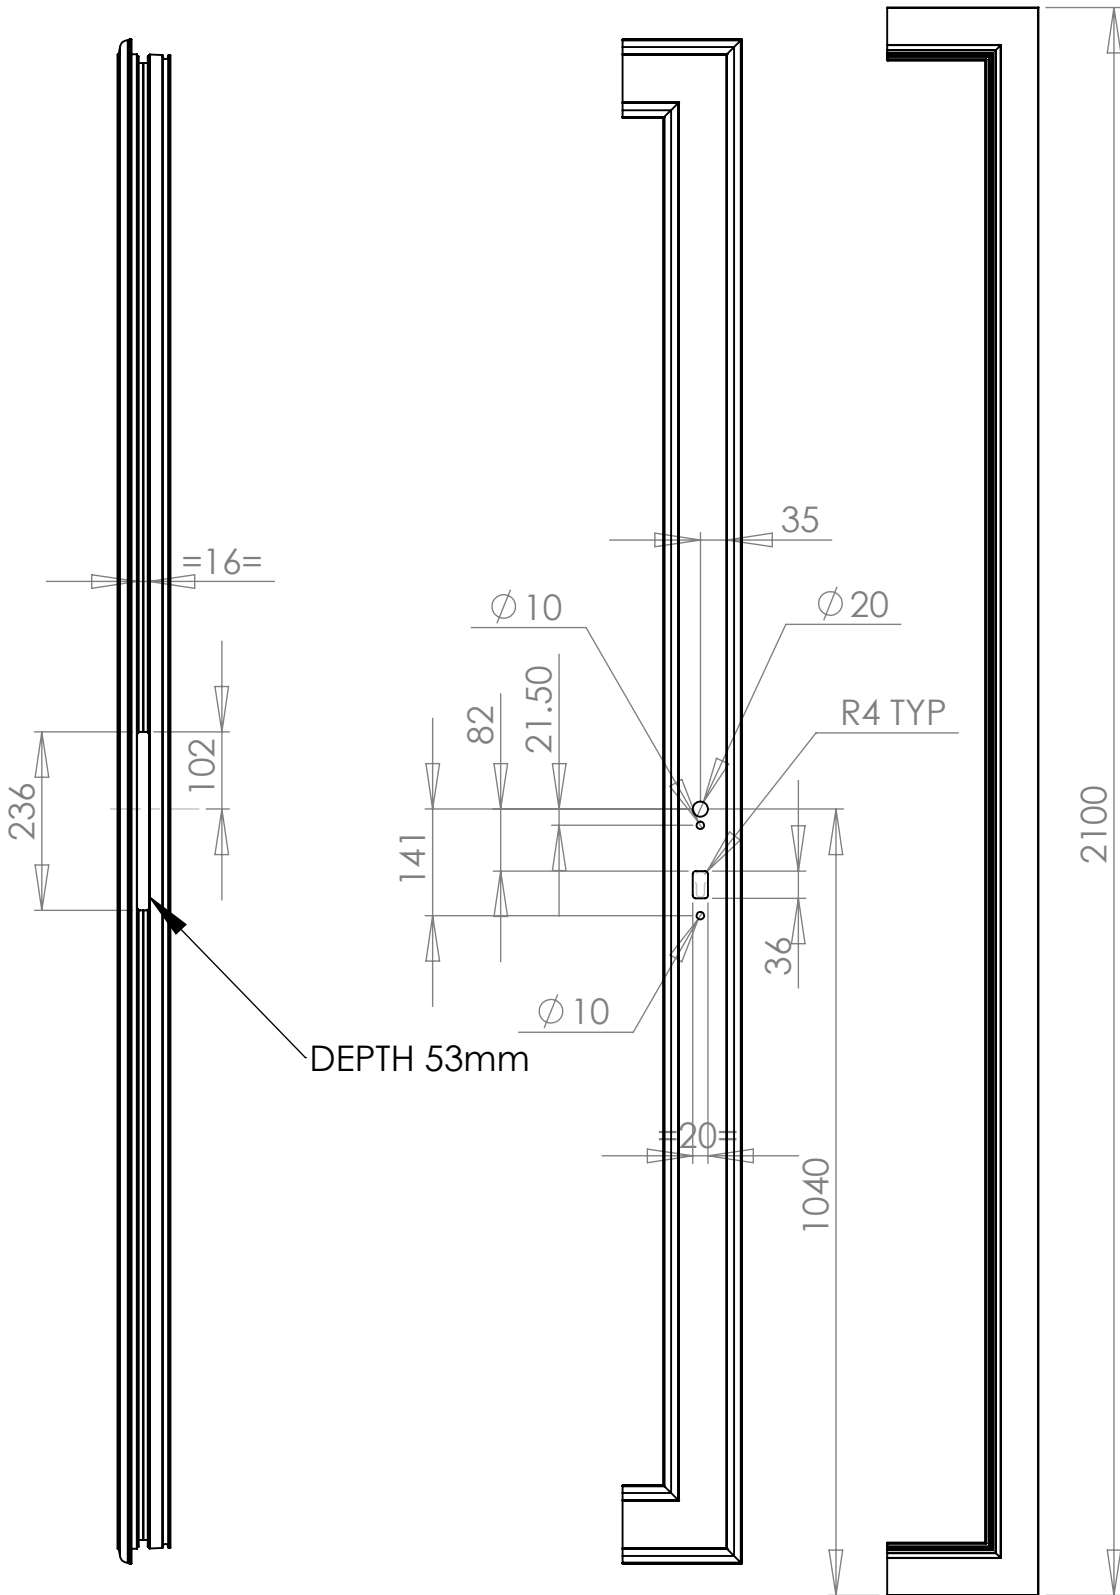

DOOR SASH

DOOR FRAME

Ø 8 ROUTING CUTTER

ROUTING TO SUIT EXDLSLSBP - LEVER/LEVER
Also suitable for:
EXDL4RSBP