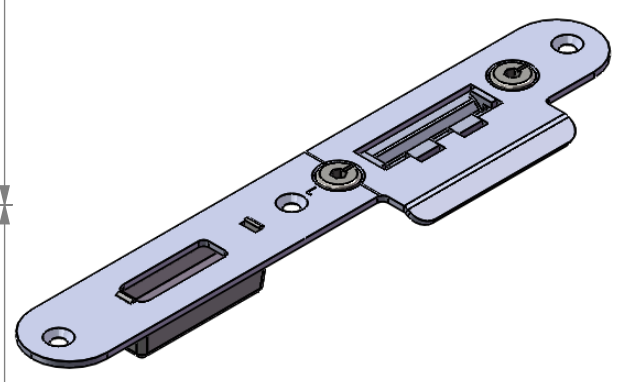

ID Sheet - Kenrick High Security Composite Door Lock

EXDCHK
Composite Hook Keep
28mm Wide

EXDCHLKLH (shown)
Composite Hook & Latch keep Left Hand
28mm Wide
EXDCHLKRH
Composite Hook & Latch keep Right Hand
28mm Wide

EXDCHK
Composite Hook Keep
28mm Wide