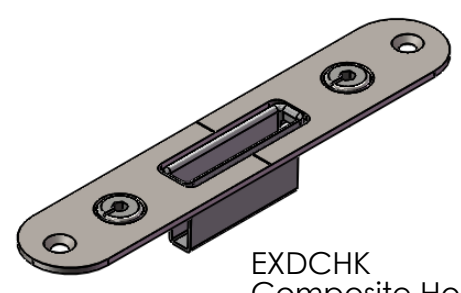

ID Sheet - Kenrick High Security Composite Door Lock

EXDCHK
Composite Hook Keep
28mm Wide

EXDCHLKLH (shown)
Composite Hook & Latch keep Left Hand
28mm Wide
EXDCHLKRH
Composite Hook & Latch keep Right Hand
28mm Wide

EXDCHK
Composite Hook Keep
28mm Wide