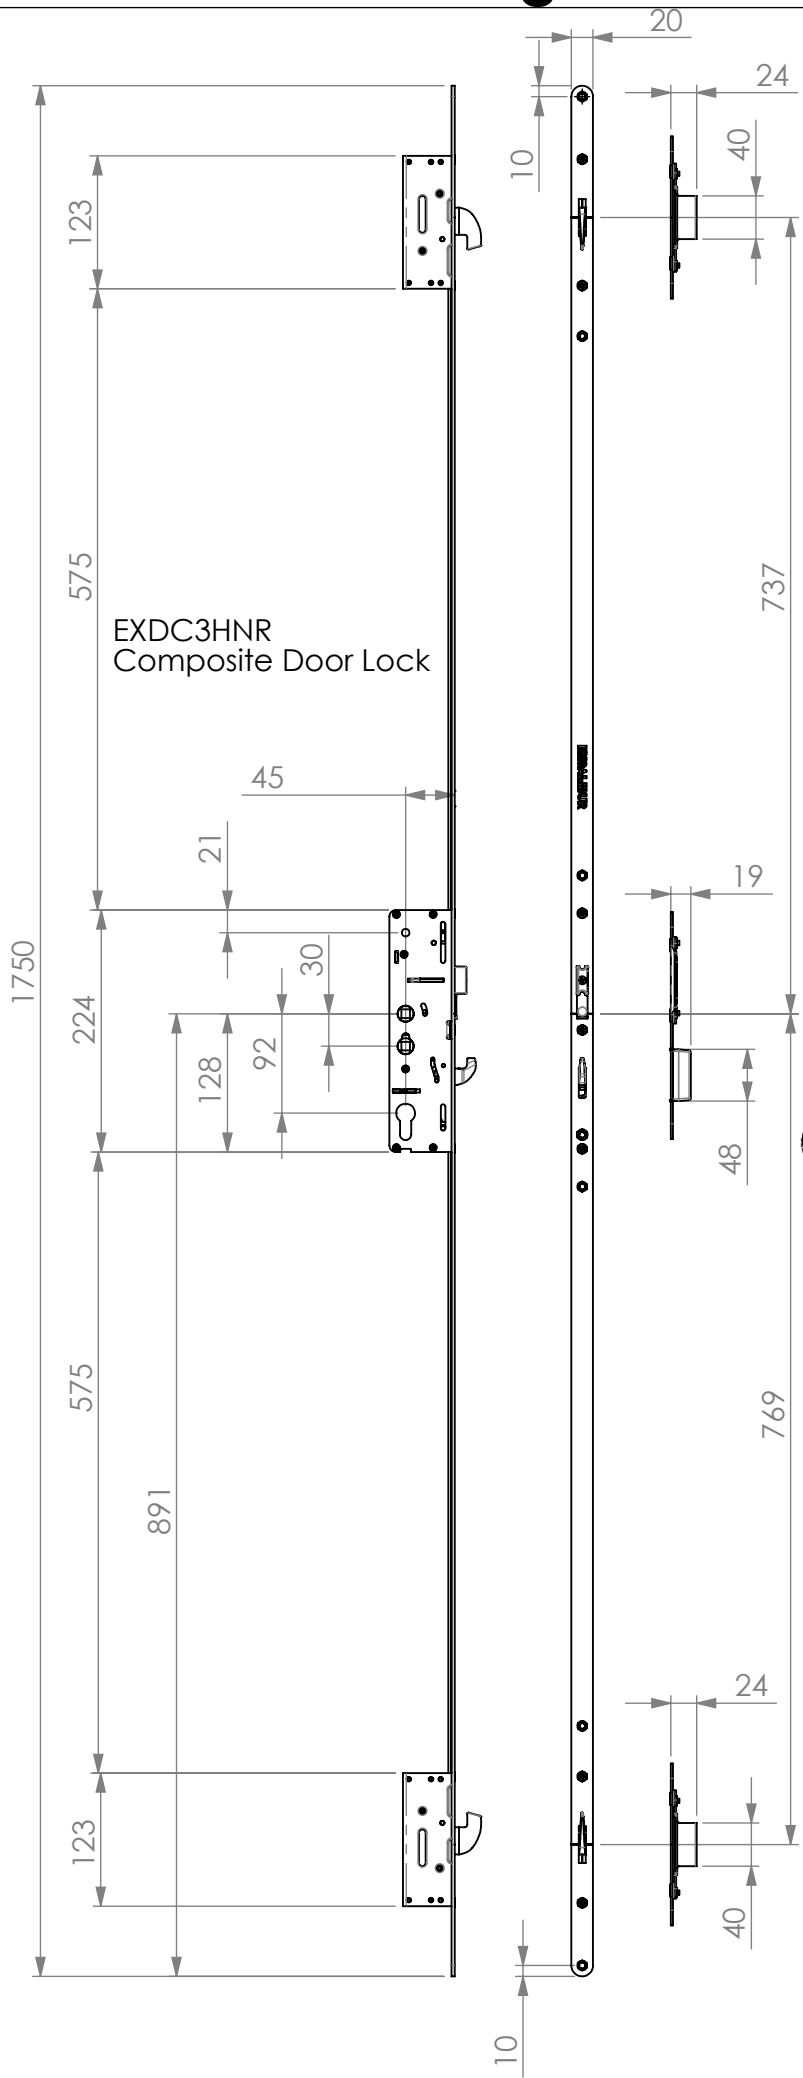

ID Sheet - Kenrick High Security Composite Door Lock

EXDCHK
Composite Hook Keep
28mm Wide

EXDCHLKLH (shown)
Composite Hook & Latch keep Left Hand
28mm Wide
EXDCHLKRH
Composite Hook & Latch keep Right Hand
28mm Wide

EXDCHK
Composite Hook Keep
28mm Wide