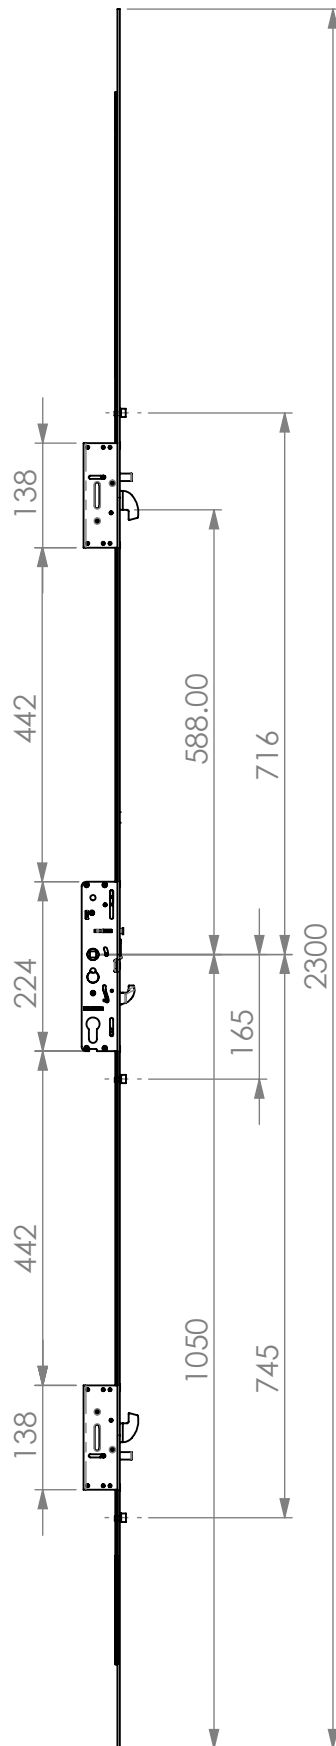

# ID Sheet - Kenrick High Security Door Lock

EXDL33 & EXDL33SS  
3 Hool 3 Roller  
Door Lock  
Twin follower

EXDLSL  
French Door  
Slave Door Lock  
Twin follower

Low Threshold  
Single Keep

Low Threshold  
Double Keep

EXDSASBK  
Single Adjustable  
Shootbolt Keep  
(Packers Required)

EXDDASBK  
Double Adjustable  
Shootbolt Keep  
(Packers Required)

EXDRK  
Single Resi-door  
Shootbolt Keep  
(1 Pair)  
(Packers Required)

EXDSK  
Single Shootbolt  
Keep  
(1 Pair)  
(Packers Required)

EXDLSBK  
Shootbolt Kit  
(1 pair)

EXDP02--  
Profile specific  
Keep Packers

# ID Sheet - Kenrick High Security Door Lock

EXDL33  
Twin Follower

EXDL33SBP  
Single Follower  
& EXDL33SS Split  
Follower

EXDP20--  
Profile Specific  
Door Keep Packer

EXD33OPLH  
Left Hand  
One Piece  
Door Keep