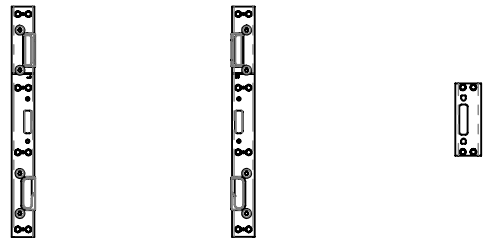

# ID Sheet - Kenrick High Security Door Lock

EXDL33  
Twin Follower

EXDL33SBP  
Single Follower

EXDP20--  
Profile Specific  
Door Keep Packer

EXDLHRLH  
Left Hand  
Latch Hook  
& Roller  
Centre Keep

EXDLHRRH  
Right Hand  
Latch Hook  
& Roller  
Centre Keep

EXDHRK  
End Hook &  
Roller Keep  
(1 pair LH & RH)

EXDSP  
Security Plates  
for PAS24