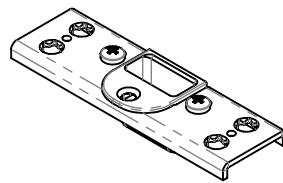

# ID Sheet - Kenrick High Security Door Lock

EXDL33 & EXDL33SS  
3 Hool 3 Roller  
Door Lock  
Twin follower

EXDLSL  
French Door  
Slave Door Lock  
Twin follower

Low Threshold  
Single Keep

Low Threshold  
Double Keep

EXDSASBK  
Single Adjustable  
Shootbolt Keep  
(Packers Required)

EXDDASBK  
Double Adjustable  
Shootbolt Keep  
(Packers Required)

EXDRK  
Single Resi-door  
Shootbolt Keep  
(1 Pair)  
(Packers Required)

# ID Sheet - Kenrick High Security Door Lock

EXDL33  
Twin Follower

EXDL33SBP  
Single Follower  
& EXDL33SS Split  
Follower

EXDP20--  
Profile Specific  
Door Keep Packer

EXD33OPLH  
Left Hand  
One Piece  
Door Keep

EXD33OPRH  
Right Hand  
One Piece  
Door Keep

EXDSP  
Security Plates  
for PAS24