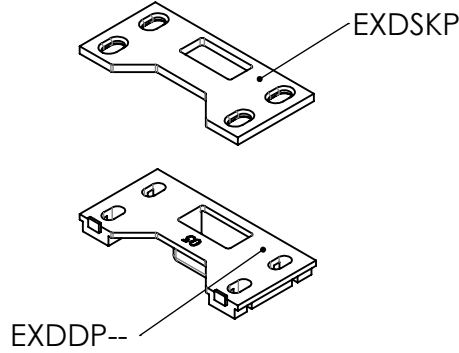

# ID Sheet - Kenrick High Security Door Lock

EXDL33 & EXDL33SS  
3 Hool 3 Roller  
Door Lock  
Twin follower

EXDLSL  
French Door  
Slave Door Lock  
Twin follower

Low Threshold  
Single Keep

Low Threshold  
Double Keep

EXDSASBK  
Single Adjustable  
Shootbolt Keep  
(Packers Required)

EXDDASBK  
Double Adjustable  
Shootbolt Keep  
(Packers Required)

EXDRK  
Single Resi-door  
Shootbolt Keep  
(1 Pair)  
(Packers Required)

# ID Sheet - Kenrick High Security Door Lock

EXDL33  
Twin Follower

EXDL33SBP  
Single Follower  
& EXDL33SS Split  
Follower

EXDP20--  
Profile Specific  
Door Keep Packer

EXD33OPLH  
Left Hand  
One Piece  
Door Keep

# ID Sheet - Kenrick High Security Door Lock

EXDL33  
Twin Follower

EXDL33SBP  
Single Follower

EXDP20--  
Profile Specific  
Door Keep Packer

EXDLHRLH  
Left Hand  
Latch Hook  
& Roller  
Centre Keep

EXDLHRRH  
Right Hand  
Latch Hook  
& Roller  
Centre Keep