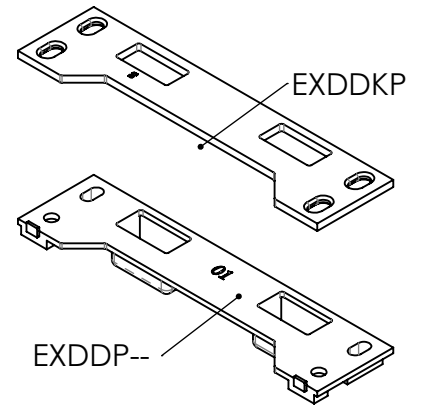

# ID Sheet - Kenrick High Security Door Lock

EXDL33 & EXDL33SS  
3 Hool 3 Roller  
Door Lock  
Twin follower

EXDLSL  
French Door  
Slave Door Lock  
Twin follower

Low Threshold  
Single Keep

Low Threshold  
Double Keep

EXDSASBK  
Single Adjustable  
Shootbolt Keep  
(Packers Required)

EXDDASBK  
Double Adjustable  
Shootbolt Keep  
(Packers Required)

EXDRK  
Single Resi-door  
Shootbolt Keep  
(1 Pair)  
(Packers Required)

# ID Sheet - Kenrick High Security Door Lock

EXDL33  
Twin Follower

EXDL33SBP  
Single Follower  
& EXDL33SS Split  
Follower

EXDP20--  
Profile Specific  
Door Keep Packer

EXD33OPLH  
Left Hand  
One Piece  
Door Keep

EXD33OPRH  
Right Hand  
One Piece  
Door Keep

EXDSP  
Security Plates  
for PAS24