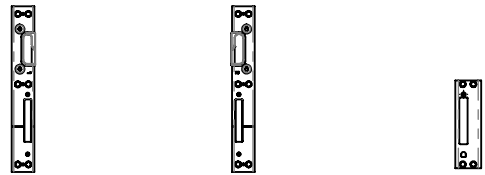

# ID Sheet - Kenrick High Security Door Lock

EXDL33  
Twin Follower

EXDL33SBP  
Single Follower

EXDP20--  
Profile Specific  
Door Keep Packer

EXDLHRLH  
Left Hand  
Latch Hook  
& Roller  
Centre Keep

EXDLHRRH  
Right Hand  
Latch Hook  
& Roller  
Centre Keep

EXDHRK  
End Hook &  
Roller Keep  
(1 pair LH & RH)

EXDSP  
Security Plates  
for PAS24