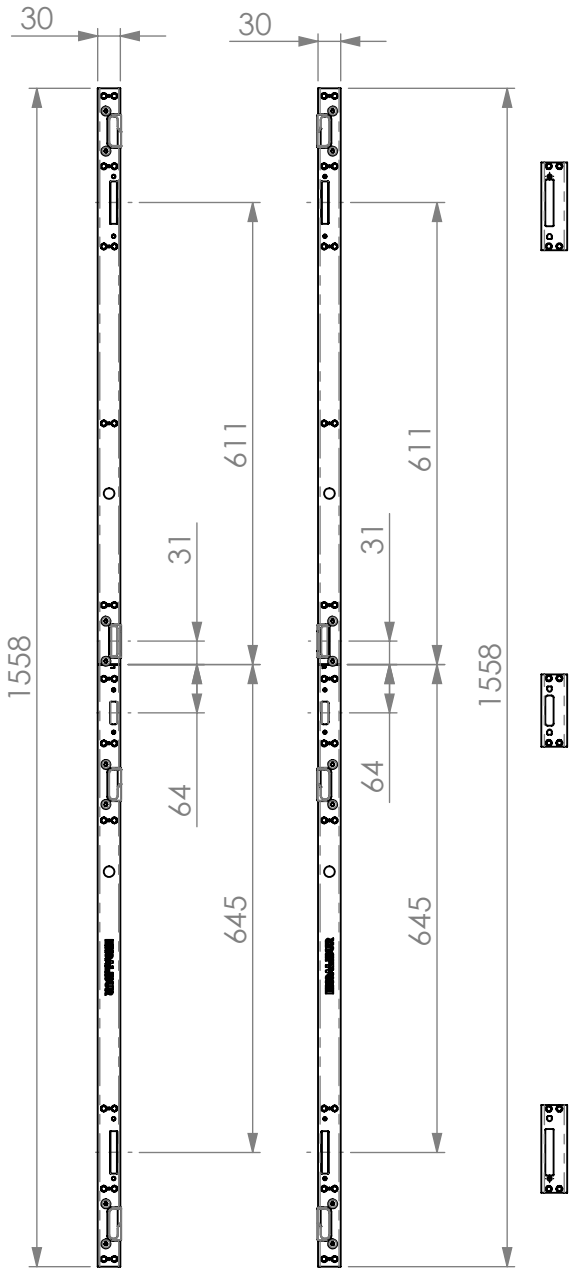

# ID Sheet - Kenrick High Security Door Lock

EXDL33 & EXDL33SS  
3 Hool 3 Roller  
Door Lock  
Twin follower

EXDLSL  
French Door  
Slave Door Lock  
Twin follower

Low Threshold  
Single Keep

Low Threshold  
Double Keep

# ID Sheet - Kenrick High Security Door Lock

EXDL33  
Twin Follower

EXDL33SBP  
Single Follower  
& EXDL33SS Split  
Follower

EXDP20--  
Profile Specific  
Door Keep Packer

EXD33OPLH  
Left Hand  
One Piece  
Door Keep

EXD33OPRH  
Right Hand  
One Piece  
Door Keep

EXDSP  
Security Plates  
for PAS24

# ID Sheet - Kenrick High Security Door Lock

EXDL33  
Twin Follower

EXDL33SBP  
Single Follower

EXDP20--  
Profile Specific  
Door Keep Packer

EXDLHRLH  
Left Hand  
Latch Hook  
& Roller  
Centre Keep

EXDLHRRH  
Right Hand  
Latch Hook  
& Roller  
Centre Keep