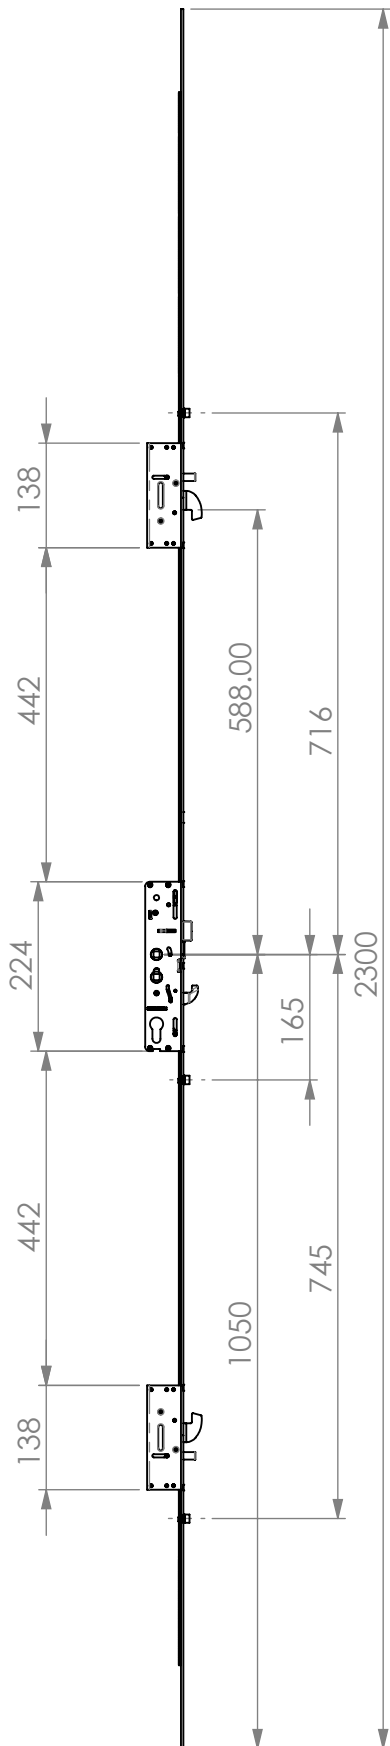

# ID Sheet - Kenrick High Security Door Lock

EXDL33 & EXDL33SS  
3 Hool 3 Roller  
Door Lock  
Twin follower

EXDLSL  
French Door  
Slave Door Lock  
Twin follower

Low Threshold  
Single Keep

Low Threshold  
Double Keep

EXDSASBK  
Single Adjustable  
Shootbolt Keep  
(Packers Required)

EXDDASBK  
Double Adjustable  
Shootbolt Keep  
(Packers Required)

EXDRK  
Single Resi-door  
Shootbolt Keep  
(1 Pair)  
(Packers Required)

EXDSK  
Single Shootbolt  
Keep  
(1 Pair)  
(Packers Required)

EXDLSBK  
Shootbolt Kit  
(1 pair)

EXDP02--  
Profile specific  
Keep Packers

# ID Sheet - Kenrick High Security Door Lock

EXDL33  
Twin Follower

EXDL33SBP  
Single Follower  
& EXDL33SS Split  
Follower

EXDP20--  
Profile Specific  
Door Keep Packer

EXD33OPLH  
Left Hand  
One Piece  
Door Keep