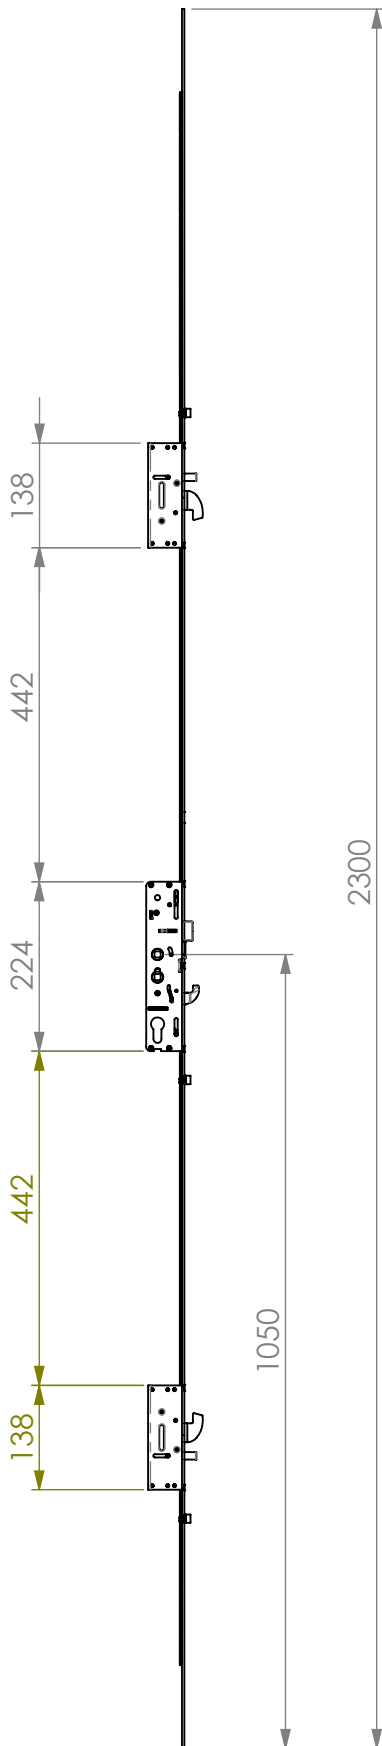

# ID Sheet - Kenrick High Security Door Lock

EXDL33 & EXDL33SS  
3 Hool 3 Roller  
Door Lock  
Twin follower

EXDLSL  
French Door  
Slave Door Lock  
Twin follower

Low Threshold  
Single Keep

Low Threshold  
Double Keep

EXDSASBK  
Single Adjustable  
Shootbolt Keep  
(Packers Required)

EXDDASBK  
Double Adjustable  
Shootbolt Keep  
(Packers Required)

EXDRK  
Single Resi-door  
Shootbolt Keep  
(1 Pair)  
(Packers Required)

# ID Sheet - Kenrick High Security Door Lock

EXDL33  
Twin Follower

EXDL33SBP  
Single Follower  
& EXDL33SS Split  
Follower

EXDP20--  
Profile Specific  
Door Keep Packer

EXD33OPLH  
Left Hand  
One Piece  
Door Keep

# ID Sheet - Kenrick High Security Door Lock

EXDL33  
Twin Follower

EXDL33SBP  
Single Follower

EXDP20--  
Profile Specific  
Door Keep Packer

EXDLHRLH  
Left Hand  
Latch Hook  
& Roller  
Centre Keep

EXDLHRRH  
Right Hand  
Latch Hook  
& Roller  
Centre Keep