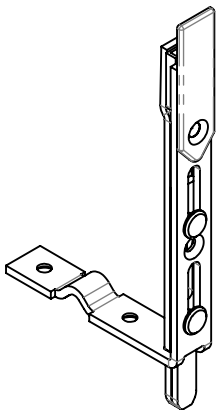

EXDLSBK
Shootbolt Kit
(1 pair)