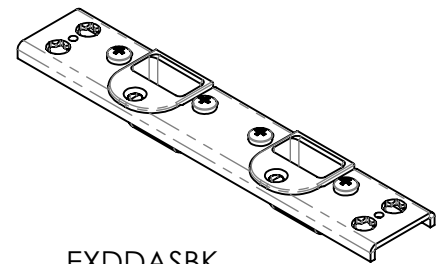

# ID Sheet - Kenrick High Security Door Lock

EXDL33 & EXDL33SS  
3 Hool 3 Roller  
Door Lock  
Twin follower

EXDLSL  
French Door  
Slave Door Lock  
Twin follower

Low Threshold  
Single Keep

Low Threshold  
Double Keep

EXDSASBK  
Single Adjustable  
Shootbolt Keep  
(Packers Required)

EXDDASBK  
Double Adjustable  
Shootbolt Keep  
(Packers Required)

EXDRK  
Single Resi-door  
Shootbolt Keep  
(1 Pair)  
(Packers Required)

# ID Sheet - Kenrick High Security Door Lock

EXDL33  
Twin Follower

EXDL33SBP  
Single Follower  
& EXDL33SS Split  
Follower

EXDP20--  
Profile Specific  
Door Keep Packer

EXD33OPLH  
Left Hand  
One Piece  
Door Keep

EXD33OPRH  
Right Hand  
One Piece  
Door Keep

EXDSP  
Security Plates  
for PAS24