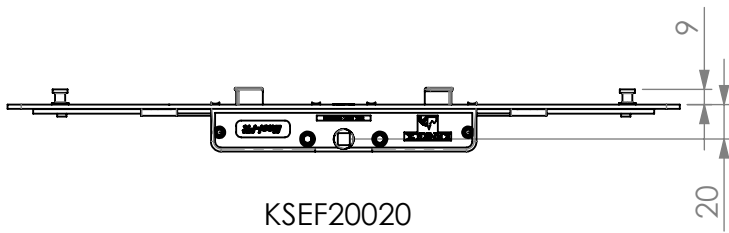

ID Sheet - Kenrick Easi-Fit High Security Espag

Bar Length (mm)	No. of Fixing Points	No. of Mushroom Cams	No. of Locking Claws
200	2	0	2
400	4	2	2
600	4	2	2
800	6	2	2
1000	6	2	2
1200	8	4	2