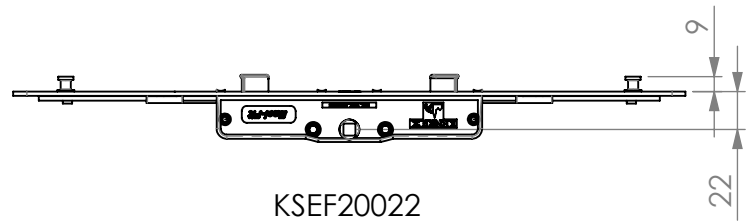

ID Sheet - Kenrick Easi-Fit High Security Espag

Bar Length (mm)	No. of Fixing Points	No. of Mushroom Cams	No. of Locking Claws
200	2	0	2
400	4	2	2
600	4	2	2
800	6	2	2
1000	6	2	2
1200	8	4	2